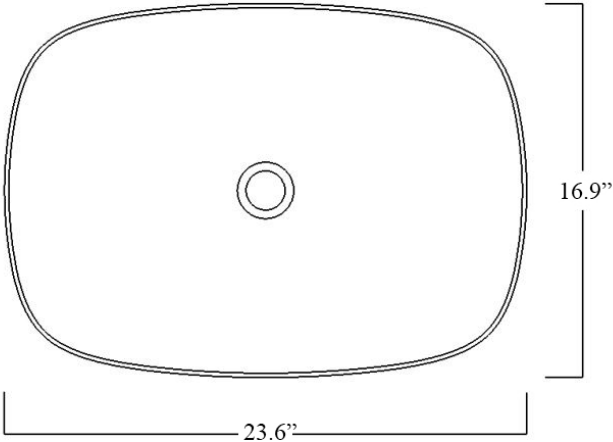

### SKU# | Options:

- Mood ID 60.43 WG | Glossy White

\* WS Bath Collections reserves the right to revise dimensions or information on this sheet without notice

<b>Collection  </b> Mood	<b>Model  </b> Mood ID 60.43	Dimensions Metric <i>1 inch = 2.54 cm</i> <i>1 inch = 25.4 mm</i>	 1051 Lea Drive - Collegeville, PA 19426 Tel. 215 513 9400 - Fax 610 831 0215 <a href="http://www.ws bathcollections.com">www.ws bathcollections.com</a> - <a href="mailto:info@ws bathcollections.com">info@ws bathcollections.com</a>
-----------------------------	---------------------------------	---	---

Mood ID 60.43

Weight: 20.3 lbs.

\* WS Bath Collections reserves the right to revise dimensions or information on this sheet without notice

<b>Collection  </b> Mood	<b>Model  </b> Mood ID 60.43	Dimensions Metric <i>1 inch = 2.54 cm</i> <i>1 inch = 25.4 mm</i>	 1051 Lea Drive - Collegeville, PA 19426 Tel. 215 513 9400 - Fax 610 831 0215 <a href="http://www.ws bathcollections.com">www.ws bathcollections.com</a> - <a href="mailto:info@ws bathcollections.com">info@ws bathcollections.com</a>
-----------------------------	---------------------------------	---	---