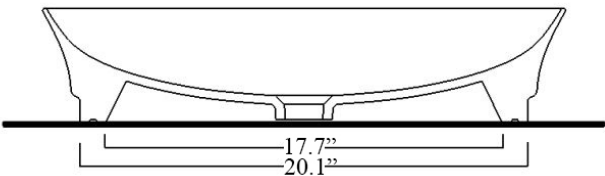

### SKU# | Options:

- Mood ID 60.43 WG | Glossy White

\* WS Bath Collections reserves the right to revise dimensions or information on this sheet without notice

<b>Collection  </b> Mood	<b>Model  </b> Mood ID 60.43	Dimensions Metric <i>1 inch = 2.54 cm</i> <i>1 inch = 25.4 mm</i>	 1051 Lea Drive - Collegeville, PA 19426 Tel. 215 513 9400 - Fax 610 831 0215 <a href="http://www.ws bathcollections.com">www.ws bathcollections.com</a> - <a href="mailto:info@ws bathcollections.com">info@ws bathcollections.com</a>
-----------------------------	---------------------------------	---	---

Mood ID 60.43

Weight: 20.3 lbs.

\* WS Bath Collections reserves the right to revise dimensions or information on this sheet without notice

<b>Collection  </b> Mood	<b>Model  </b> Mood ID 60.43	Dimensions Metric <i>1 inch = 2.54 cm</i> <i>1 inch = 25.4 mm</i>	 1051 Lea Drive - Collegeville, PA 19426 Tel. 215 513 9400 - Fax 610 831 0215 <a href="http://www.ws bathcollections.com">www.ws bathcollections.com</a> - <a href="mailto:info@ws bathcollections.com">info@ws bathcollections.com</a>
-----------------------------	---------------------------------	---	---